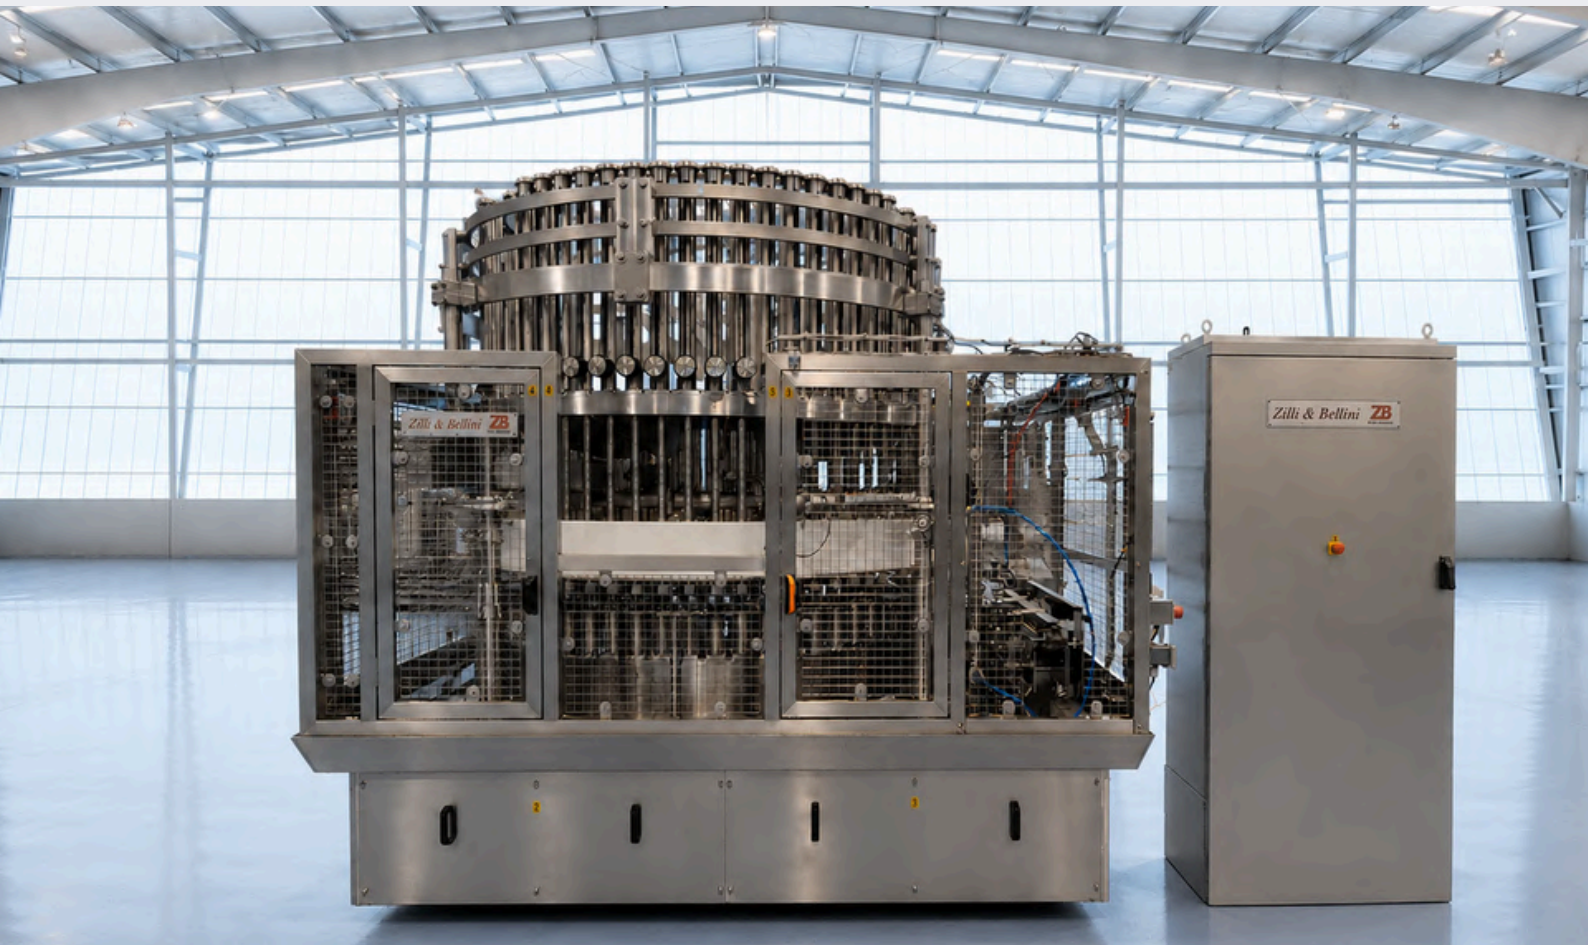

ZILLI & BELLINI TD 60 PISTON & TELESCOPIC FILLER

📍 Pol. Ind. de Lorquí, Parcela 129 30564
LORQUÍ (Murcia) - SPAIN

☎ +34 968 694 333
📞 +34 655 445 754

✉ info@maquinariatomasguillen.com

WWW.MAQUINARIATOMASGUILLEN.COM